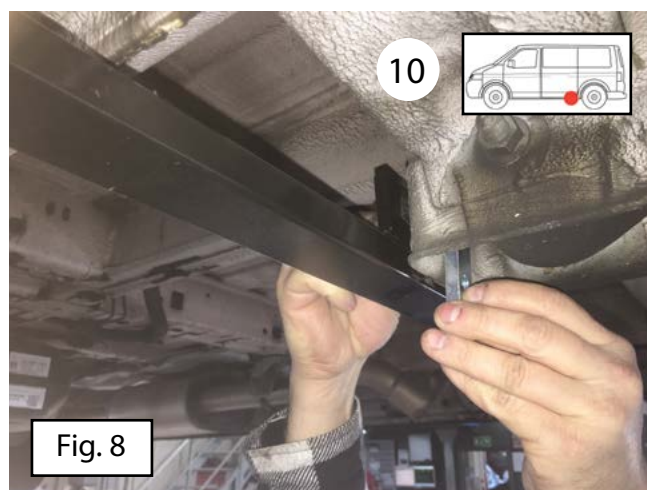

Installation manual

 Side bars Serie: GM, GC, RM, RC, BM, BC

Volkswagen Crafter 2017+ Front wheel drive MAN TGE 2017+

SW13 (23 Nm)

SW17 (46 Nm)

45 Min.

Version: January 2018

1

2

Only for long wheelbase:

Fig. 9

Fig. 10

Only for long wheelbase

Fig. 11

Fig. 12

Fig. 13