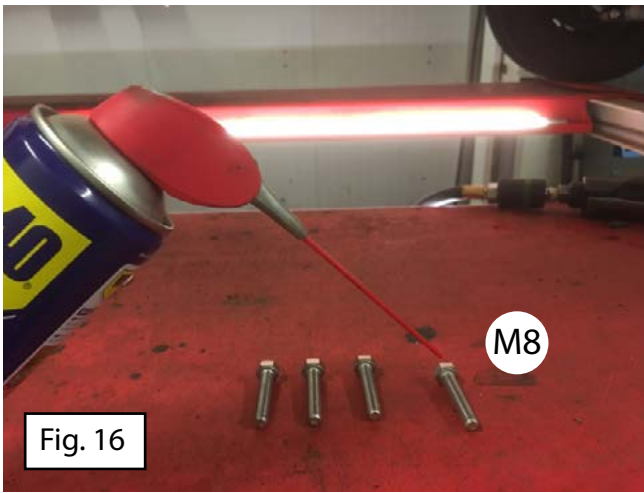

Installation manual

 Side bars Serie: GM, GC, RM, RC, BM, BC

Volkswagen Crafter 2017+ Front wheel drive MAN TGE 2017+

SW13 (23 Nm)

SW17 (46 Nm)

45 Min.

Version: January 2018

1

2

Only for long wheelbase:

Fig. 9

Fig. 10

Only for long wheelbase

Fig. 11

Fig. 12

Fig. 13

Fig. 14

Fig. 15

Enjoy the end result!

Matching accessories