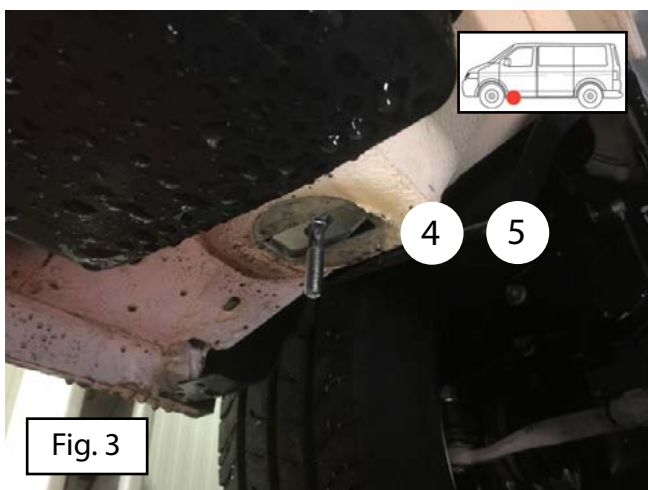

Installation manual

 Side bars Serie: GM, GC, RM, RC, BM, BC

Volkswagen Crafter 2017+ Front wheel drive MAN TGE 2017+

SW13 (23 Nm)

SW17 (46 Nm)

45 Min.

Version: January 2018

1

2

Only for long wheelbase:

Fig. 9

Fig. 10

Only for long wheelbase

Fig. 11

Fig. 12

Fig. 13