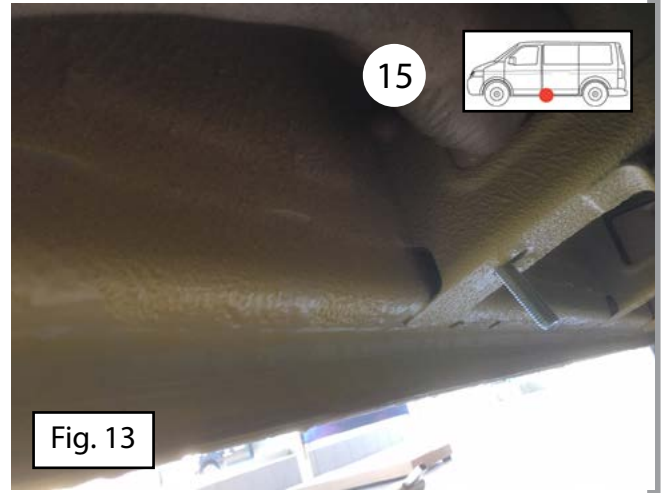

Installation manual

 Side bars Serie: GM, GC, RM, RC, BM, BC

Volkswagen Crafter 2017+ Front wheel drive MAN TGE 2017+

SW13 (23 Nm)

SW17 (46 Nm)

45 Min.

Version: January 2018

1

2

Only for long wheelbase:

Fig. 9

Fig. 10

Only for long wheelbase

Fig. 11

Fig. 12

Fig. 13