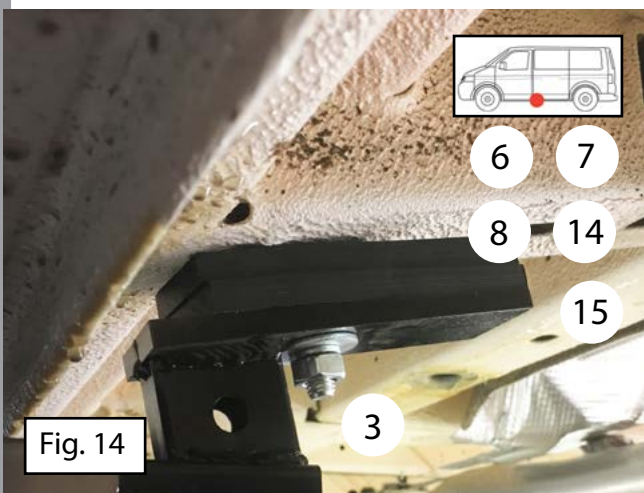

Installation manual

 Side bars Serie: GM, GC, RM, RC, BM, BC

Volkswagen Crafter 2017+ Front wheel drive MAN TGE 2017+

SW13 (23 Nm)

SW17 (46 Nm)

45 Min.

Version: January 2018

1

2

Only for long wheelbase:

Fig. 9

Fig. 10

Only for long wheelbase

Fig. 11

Fig. 12

Fig. 13