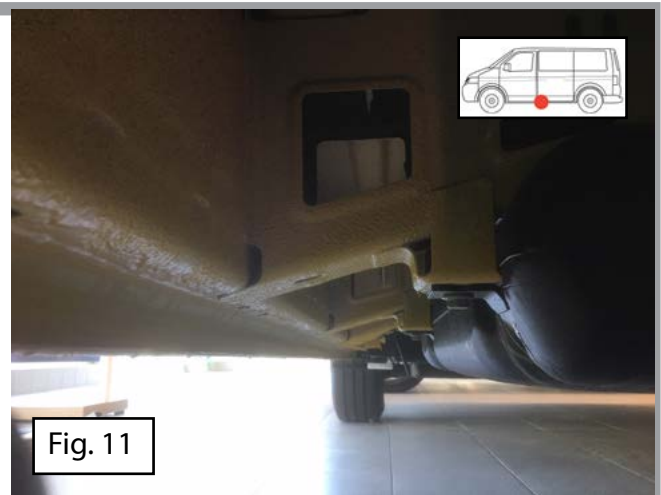

Installation manual

 Side bars Serie: GM, GC, RM, RC, BM, BC

Volkswagen Crafter 2017+ Front wheel drive MAN TGE 2017+

SW13 (23 Nm)

SW17 (46 Nm)

45 Min.

Version: January 2018

1

2

Only for long wheelbase:

Fig. 9

Fig. 10

Only for long wheelbase

Fig. 11

Fig. 12

Fig. 13