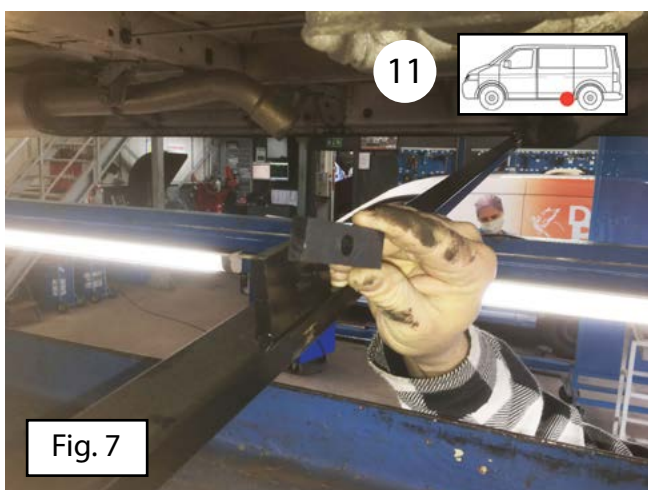

Installation manual

 Side bars Serie: GM, GC, RM, RC, BM, BC

Volkswagen Crafter 2017+ Front wheel drive MAN TGE 2017+

SW13 (23 Nm)

SW17 (46 Nm)

45 Min.

Version: January 2018

1

2

Only for long wheelbase:

Fig. 9

Fig. 10

Only for long wheelbase

Fig. 11

Fig. 12

Fig. 13