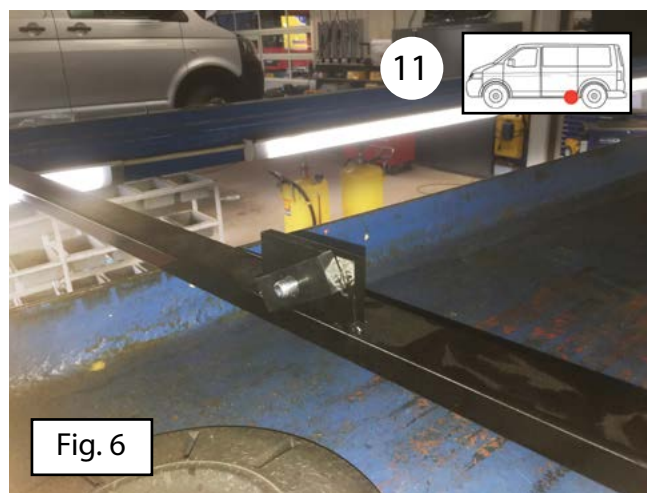

Installation manual

 Side bars Serie: GM, GC, RM, RC, BM, BC

Volkswagen Crafter 2017+ Front wheel drive MAN TGE 2017+

SW13 (23 Nm)

SW17 (46 Nm)

45 Min.

Version: January 2018

1

2

Only for long wheelbase:

Fig. 9

Fig. 10

Only for long wheelbase

Fig. 11

Fig. 12

Fig. 13