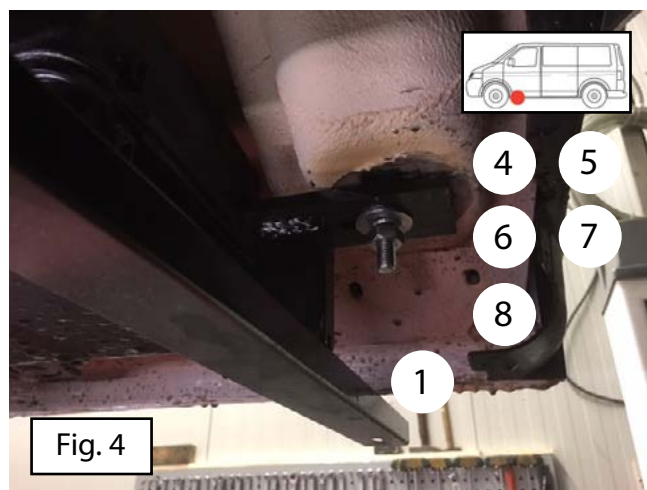

Installation manual

 Side bars Serie: GM, GC, RM, RC, BM, BC

Volkswagen Crafter 2017+ Front wheel drive MAN TGE 2017+

SW13 (23 Nm)

SW17 (46 Nm)

45 Min.

Version: January 2018

1

2

Only for long wheelbase:

Fig. 9

Fig. 10

Only for long wheelbase

Fig. 11

Fig. 12

Fig. 13