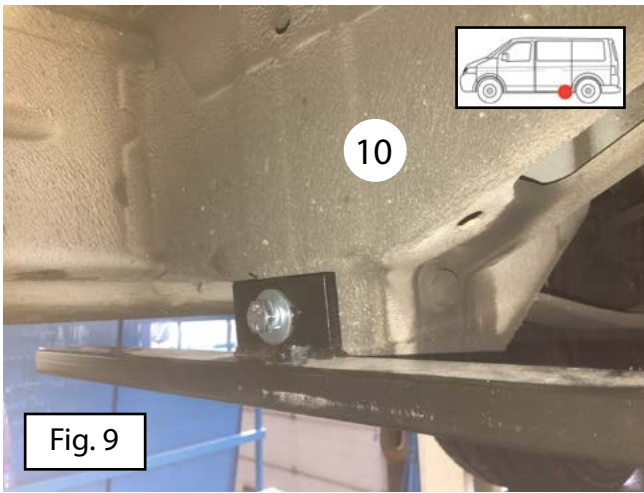

Installation manual

 Side bars Serie: GM, GC, RM, RC, BM, BC

Volkswagen Crafter 2017+ Front wheel drive MAN TGE 2017+

SW13 (23 Nm)

SW17 (46 Nm)

45 Min.

Version: January 2018

1

2

Only for long wheelbase:

Fig. 9

Fig. 10

Only for long wheelbase

Fig. 11

Fig. 12

Fig. 13