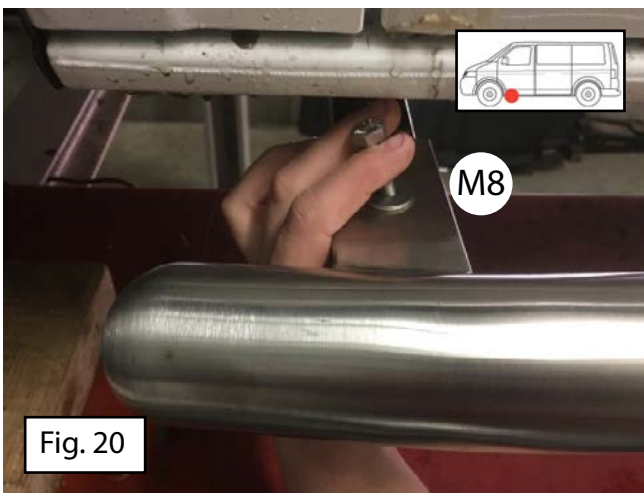

Installation manual

 Side bars Serie: GM, GC, RM, RC, BM, BC

Volkswagen Crafter 2017+ Front wheel drive MAN TGE 2017+

SW13 (23 Nm)

SW17 (46 Nm)

45 Min.

Version: January 2018

1

2

Only for long wheelbase:

Fig. 9

Fig. 10

Only for long wheelbase

Fig. 11

Fig. 12

Fig. 13

Fig. 14

Fig. 15

Enjoy the end result!

Matching accessories