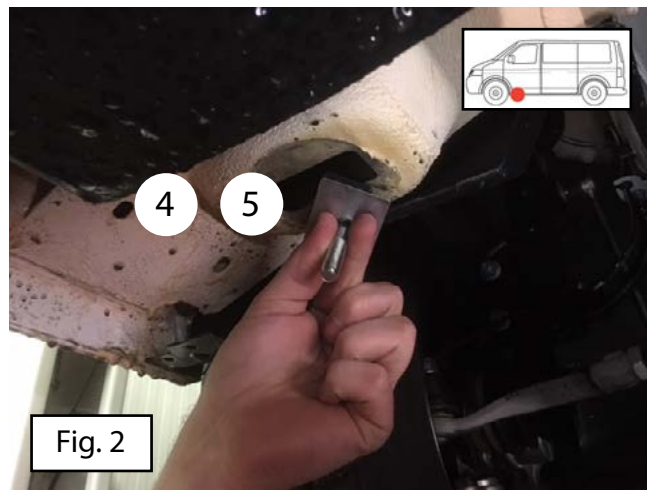

Installation manual

 Side bars Serie: GM, GC, RM, RC, BM, BC

Volkswagen Crafter 2017+ Front wheel drive MAN TGE 2017+

SW13 (23 Nm)

SW17 (46 Nm)

45 Min.

Version: January 2018

1

2

Only for long wheelbase:

Fig. 9

Fig. 10

Only for long wheelbase

Fig. 11

Fig. 12

Fig. 13