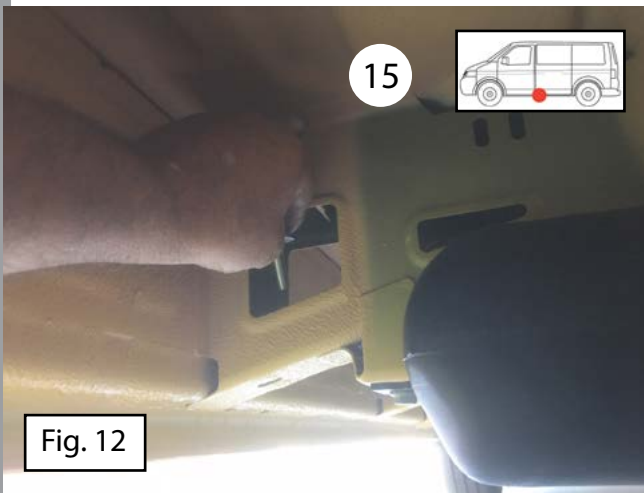

Installation manual

 Side bars Serie: GM, GC, RM, RC, BM, BC

Volkswagen Crafter 2017+ Front wheel drive MAN TGE 2017+

SW13 (23 Nm)

SW17 (46 Nm)

45 Min.

Version: January 2018

1

2

Only for long wheelbase:

Fig. 9

Fig. 10

Only for long wheelbase

Fig. 11

Fig. 12

Fig. 13