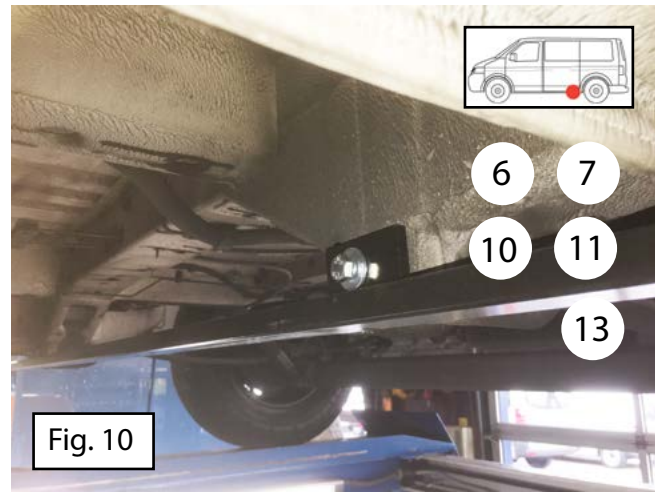

Installation manual

 Side bars Serie: GM, GC, RM, RC, BM, BC

Volkswagen Crafter 2017+ Front wheel drive MAN TGE 2017+

SW13 (23 Nm)

SW17 (46 Nm)

45 Min.

Version: January 2018

1

2

Only for long wheelbase:

Fig. 9

Fig. 10

Only for long wheelbase

Fig. 11

Fig. 12

Fig. 13