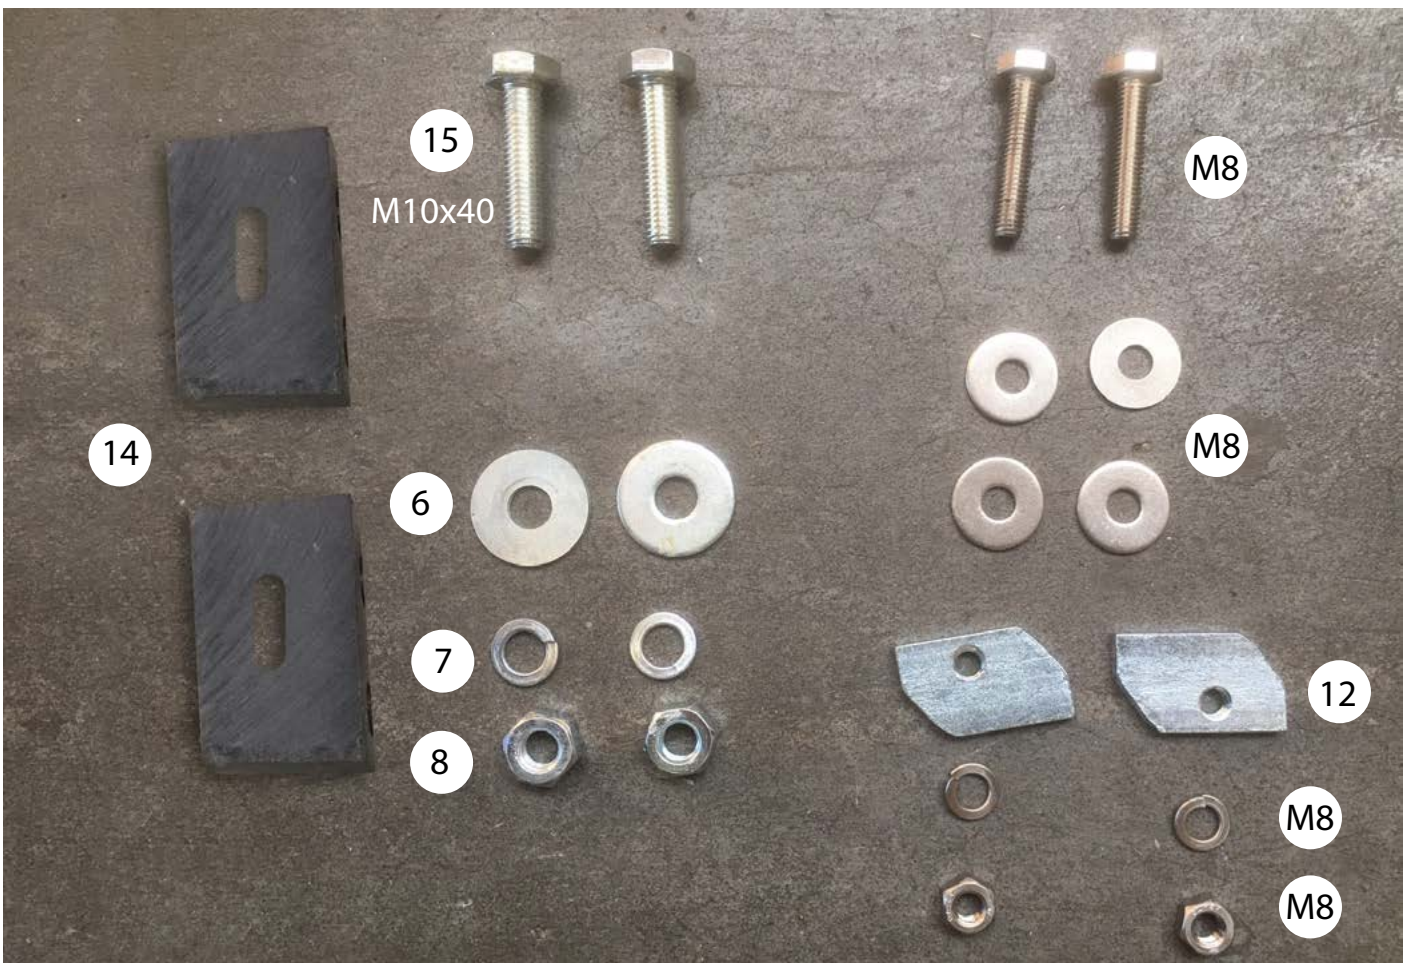

Installation manual

 Side bars Serie: GM, GC, RM, RC, BM, BC

Volkswagen Crafter 2017+ Front wheel drive MAN TGE 2017+

SW13 (23 Nm)

SW17 (46 Nm)

45 Min.

Version: January 2018

1

2

Only for long wheelbase:

Fig. 9

Fig. 10

Only for long wheelbase

Fig. 11

Fig. 12

Fig. 13