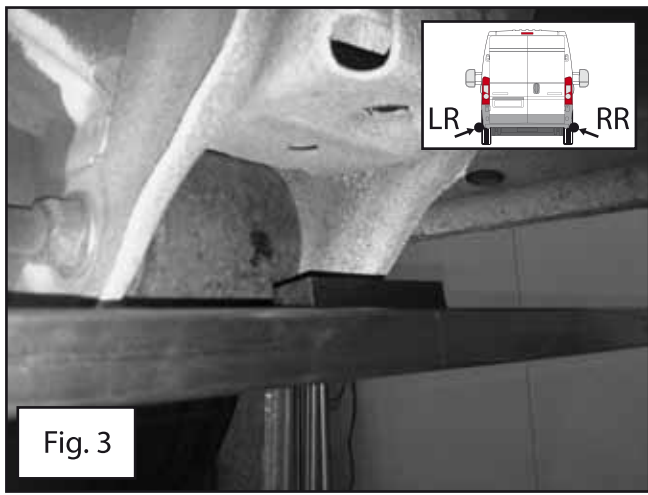

Fig. 1

Fig. 2

Fig. 3

Fig. 4

Fig. 5

Fig. 6

Fig. 7

# WARNING!!!

Sidebar maximum mounting wide is 2120mm.

See drawing for clarifying.