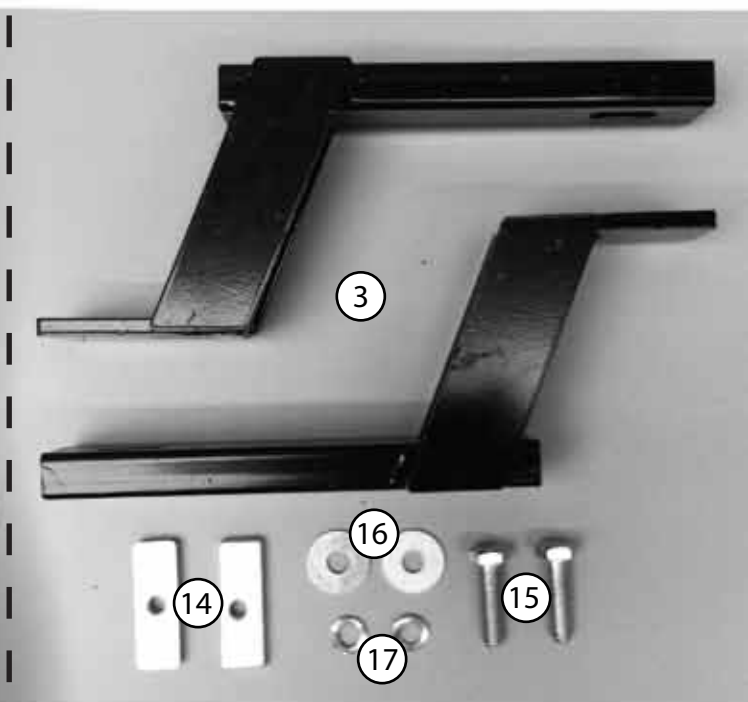

# Citroën Jumper Fiat Ducato Peugeot Boxer

SW17 ( 46Nm )

SW13 ( 23Nm )

45 Min.

Version: 1.06 January 2013

All wheelbase front- and rear bar

Standard kit

Extra kit for long wheelbase

- 1 Front bracket
- 2 Rear bracket
- 3 Middle bracket
- 4 M10
- 5 M10x60
- 6 M10
- 7 M10
- 8 Plastic spacer
- 9 M8x40
- 10 M8x40

- 11 M8x40
- 12 M8x40
- 13 Nail 4x12
- 14 M10
- 15 M10x40
- 16 M10
- 17 M10

# WARNING!!!

Sidebar maximum mounting wide is 2120mm.

See drawing for clarifying.