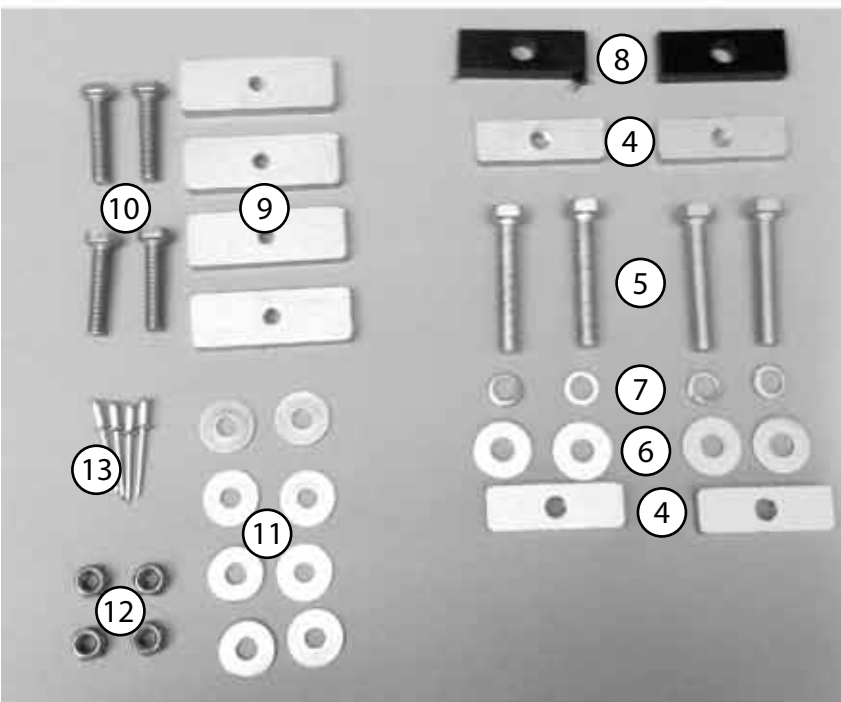

Mounting instructions: Sidebar series GM/GC/BM/BC/RM/RC

# Citroën Jumper Fiat Ducato Peugeot Boxer

SW17 ( 46Nm )

SW13 ( 23Nm )

45 Min.

Version: 1.06 January 2013

All wheelbase front- and rear bar

Standard kit

Extra kit for long wheelbase

- 1 Front bracket
- 2 Rear bracket
- 3 Middle bracket
- 4 M10
- 5 M10x60
- 6 M10
- 7 M10
- 8 Plastic spacer
- 9 M8x40
- 10 M8x40

- 11 M8x40
- 12 M8x40
- 13 Nail 4x12
- 14 M10
- 15 M10x40
- 16 M10
- 17 M10

# WARNING!!!

Sidebar maximum mounting wide is 2120mm.

See drawing for clarifying.