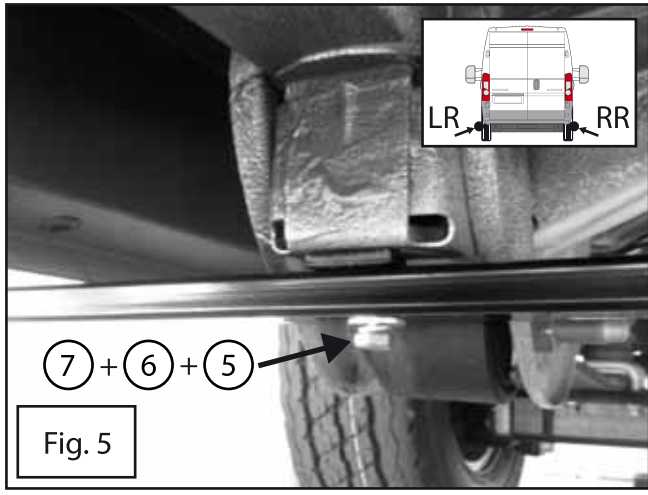

Fig. 1

Fig. 2

Fig. 3

Fig. 4

Fig. 5

Fig. 6

Fig. 7

# WARNING!!!

Sidebar maximum mounting wide is 2120mm.

See drawing for clarifying.