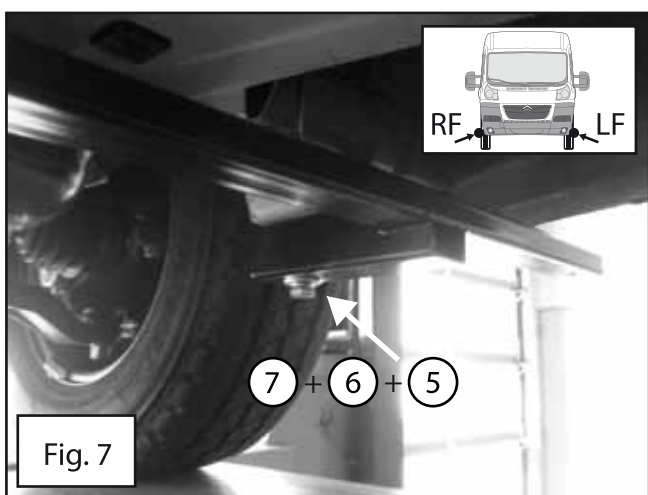

Fig. 1

Fig. 2

Fig. 3

Fig. 4

Fig. 5

Fig. 6

Fig. 7

# WARNING!!!

Sidebar maximum mounting wide is 2120mm.

See drawing for clarifying.